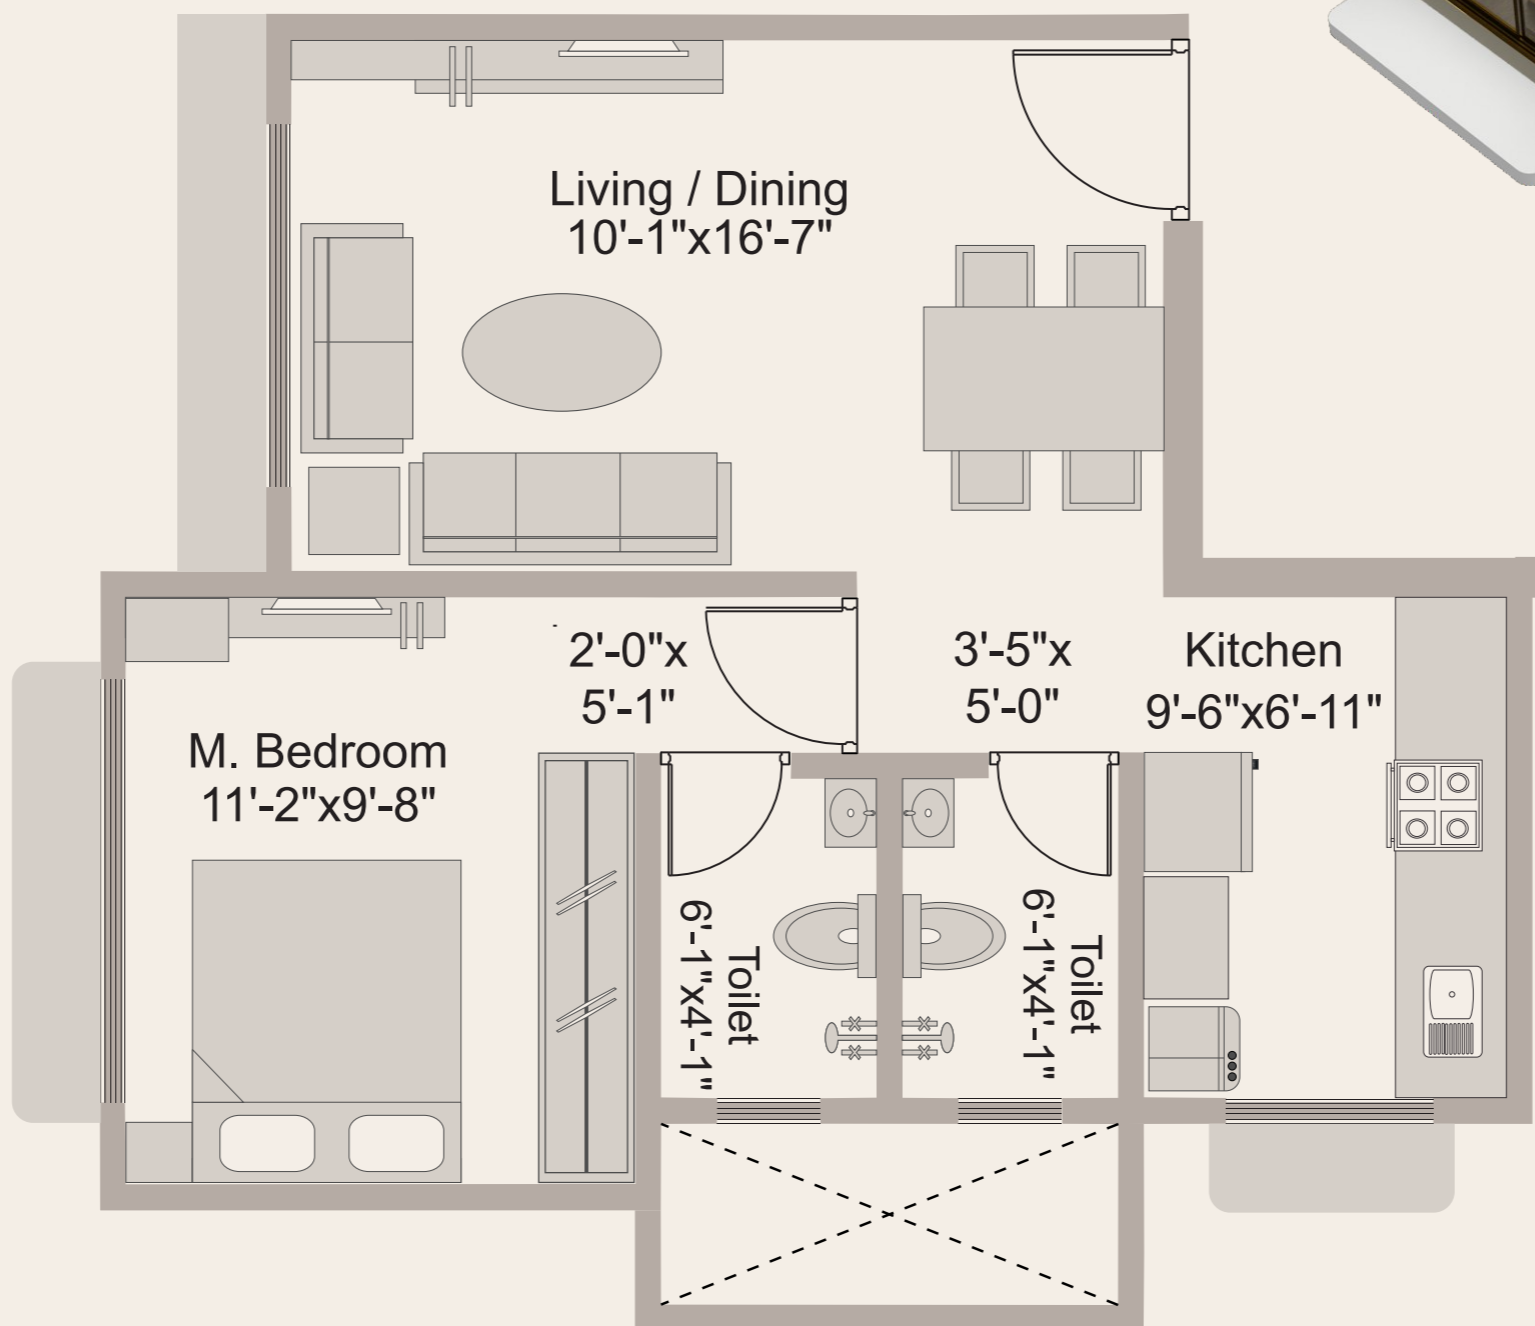

1 BHK APARTMENT

UNIT PLAN 1 BHK

KEY PLAN

RERA CARPET AREA 443 Sq.Ft.

*All measurements and drawings are approximate and not to scale. The developer reserves the right to make revisions.