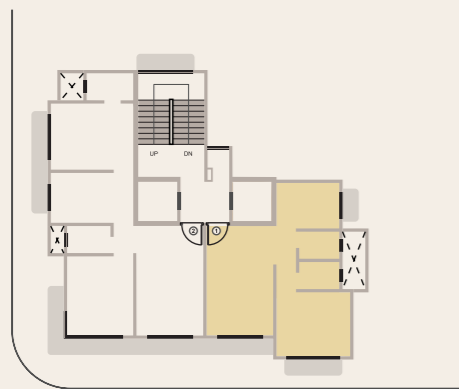

1 BHK APARTMENT

UNIT PLAN 1 BHK

KEY PLAN

RERA CARPET AREA 443 Sq.Ft.

*All measurements and drawings are approximate and not to scale. The developer reserves the right to make revisions.