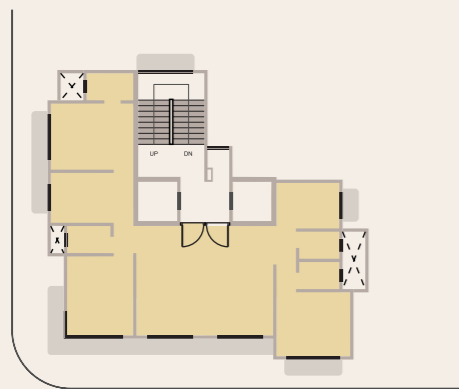

4 BHK APARTMENT

UNIT PLAN 4 BHK

KEY PLAN

RERA CARPET AREA 1060 Sq.Ft.

*All measurements and drawings are approximate and not to scale. The developer reserves the right to make revisions.